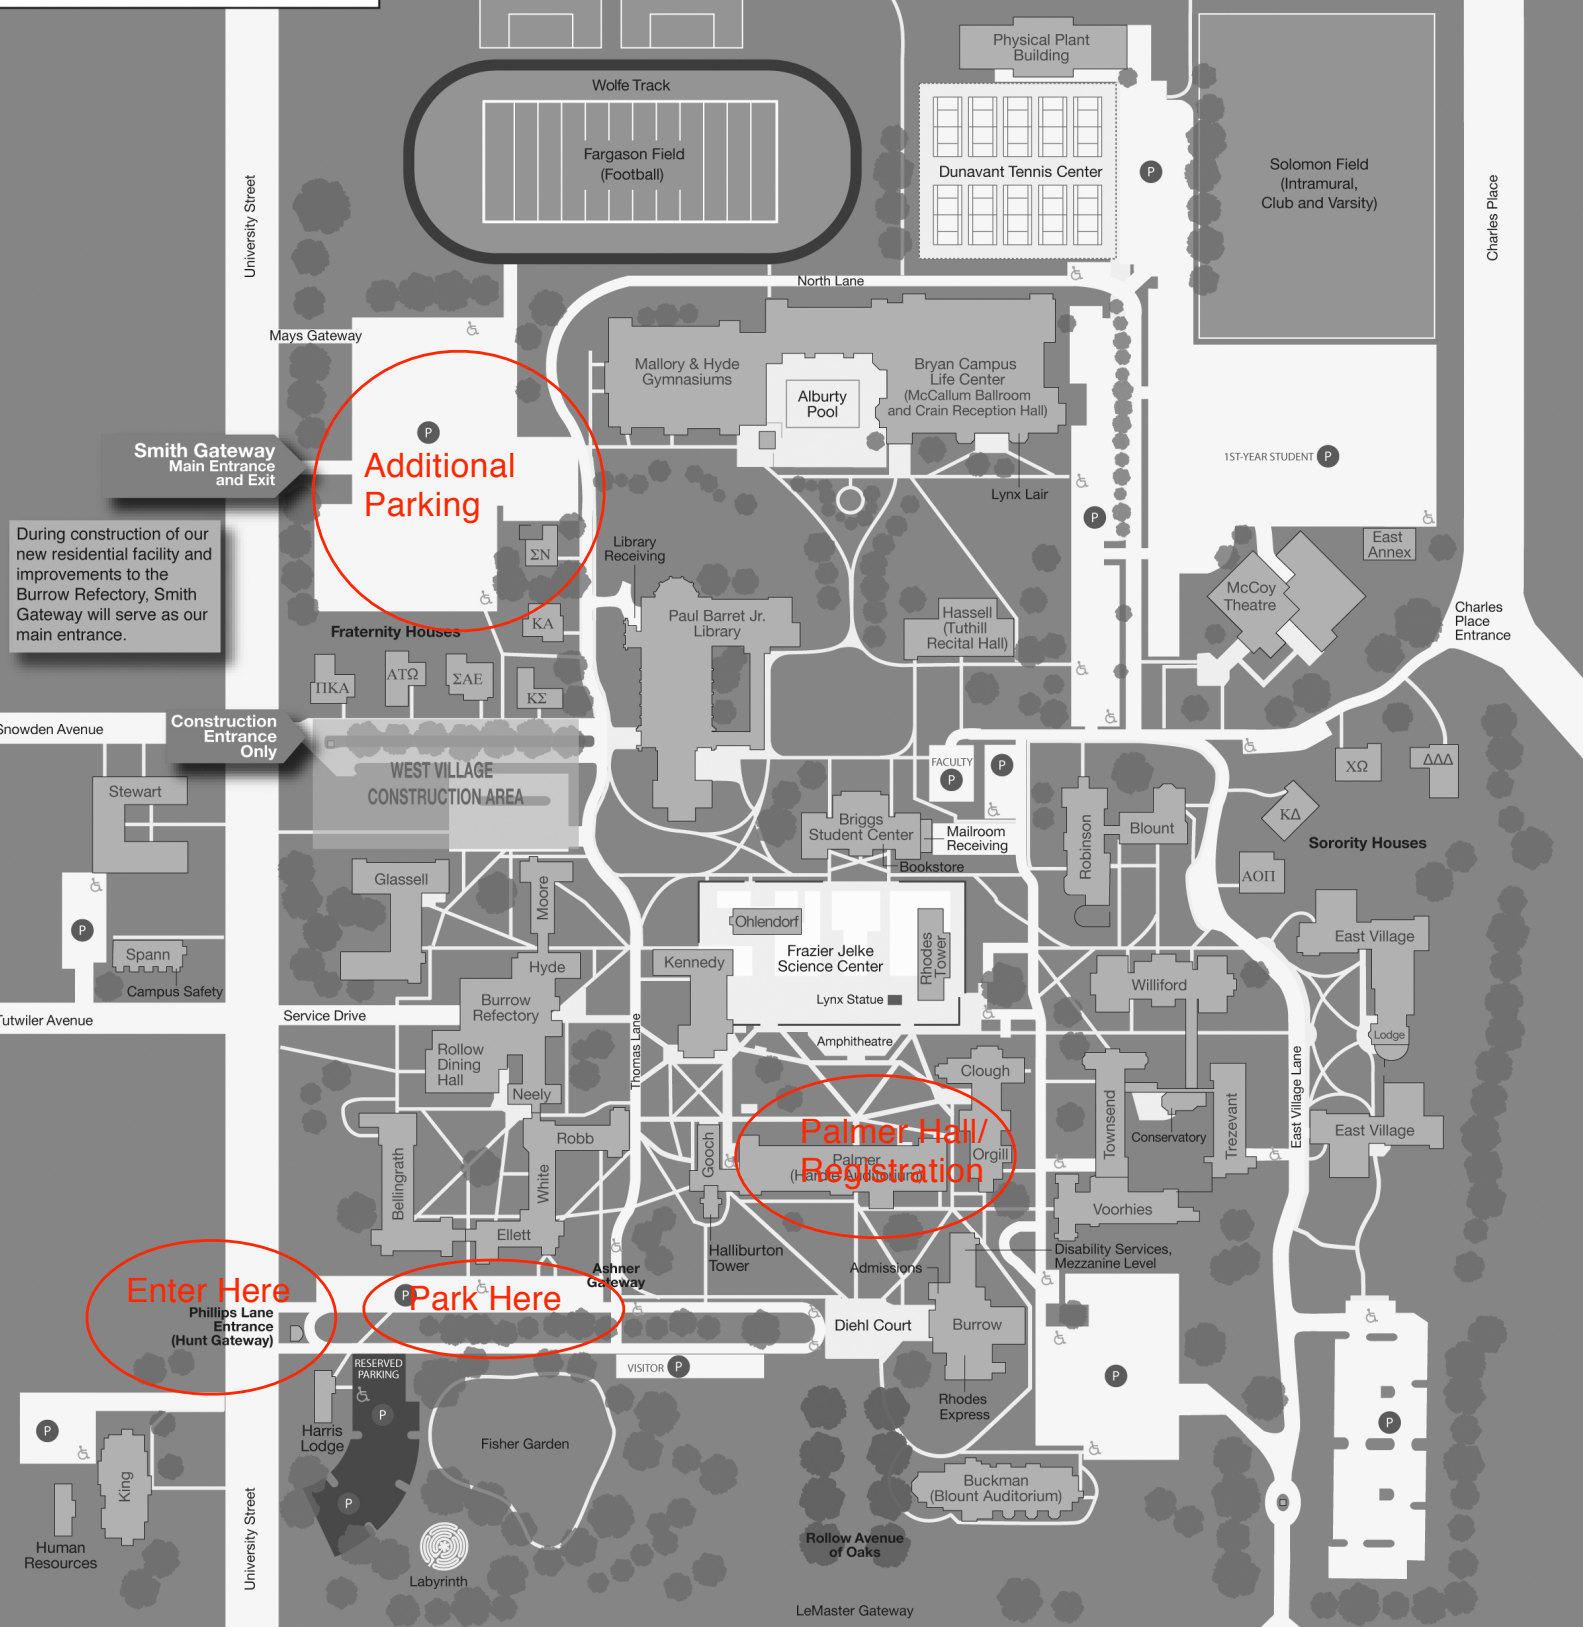

Rhodes College

—1848—

Campus Map

During construction of our new residential facility and improvements to the Burrow Refectory, Smith Gateway will serve as our main entrance.

Construction Entrance Only

Enter Here
Phillips Lane Entrance
(Hunt Gateway)

Park Here

Palmer Hall
Registration

Additional
Parking

Smith Gateway
Main Entrance
and Exit